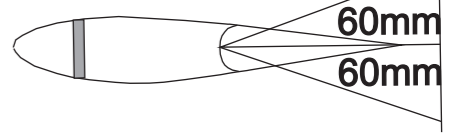

Kabelbaum

S.R

60mm
60mm

Graupner	Braun	Schwarz	Volz
	Rot	Rot	
	Orange	Weiss