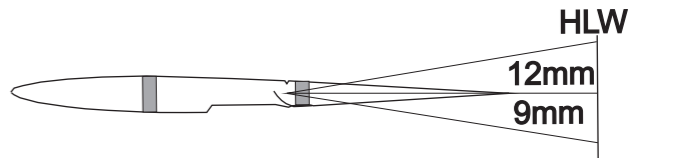

Q.R=59mm lange
W.K=64mm lange
B.K=174mm lange

stellen
QR W.K
9 mm 9mm
4mm 5mm

stellen
W.K QR
6mm 2mm
8mm 3mm

HLW
12mm
9mm

HLV

Cg= 72-76mm

BATTERY

RX