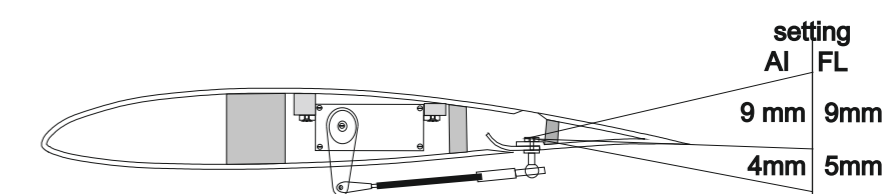

AI=59mm lenght  
 FL=64mm lenght  
 B.K=174mm lenght

setting  
 AI FL  
 9 mm 9mm  
 4mm 5mm

setting  
 FL AI  
 6mm 2mm  
 8mm 3mm

Elevator  
 12mm  
 9mm

Elevator

Rudder

60mm  
 60mm

Cg= 72-76mm