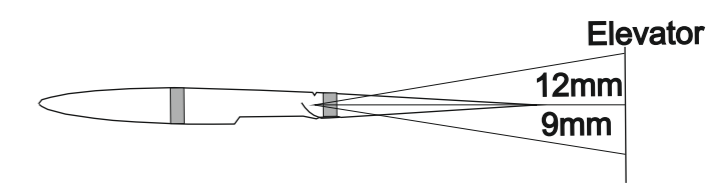

AI=59mm lenght  
 FL=64mm lenght  
 B.K=174mm lenght

setting  
 AI FL  
 9 mm 9mm  
 4mm 5mm

setting  
 FL AI  
 6mm 2mm  
 8mm 3mm

Elevator  
 12mm  
 9mm

Elevator

Rudder

60mm  
 60mm

Cg= 72-76mm