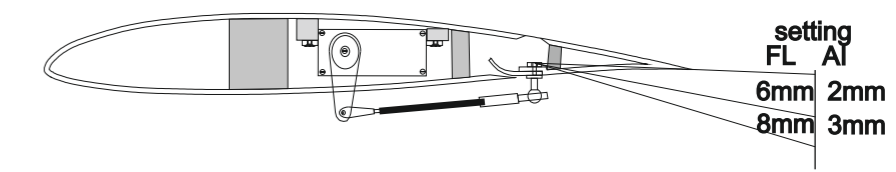

AI=59mm lenght  
 FL=64mm lenght  
 B.K=174mm lenght

setting  
 AI FL  
 9 mm 9mm  
 4mm 5mm

setting  
 FL AI  
 6mm 2mm  
 8mm 3mm

Elevator  
 12mm  
 9mm

Elevator

Rudder

60mm  
 60mm

Cg= 72-76mm