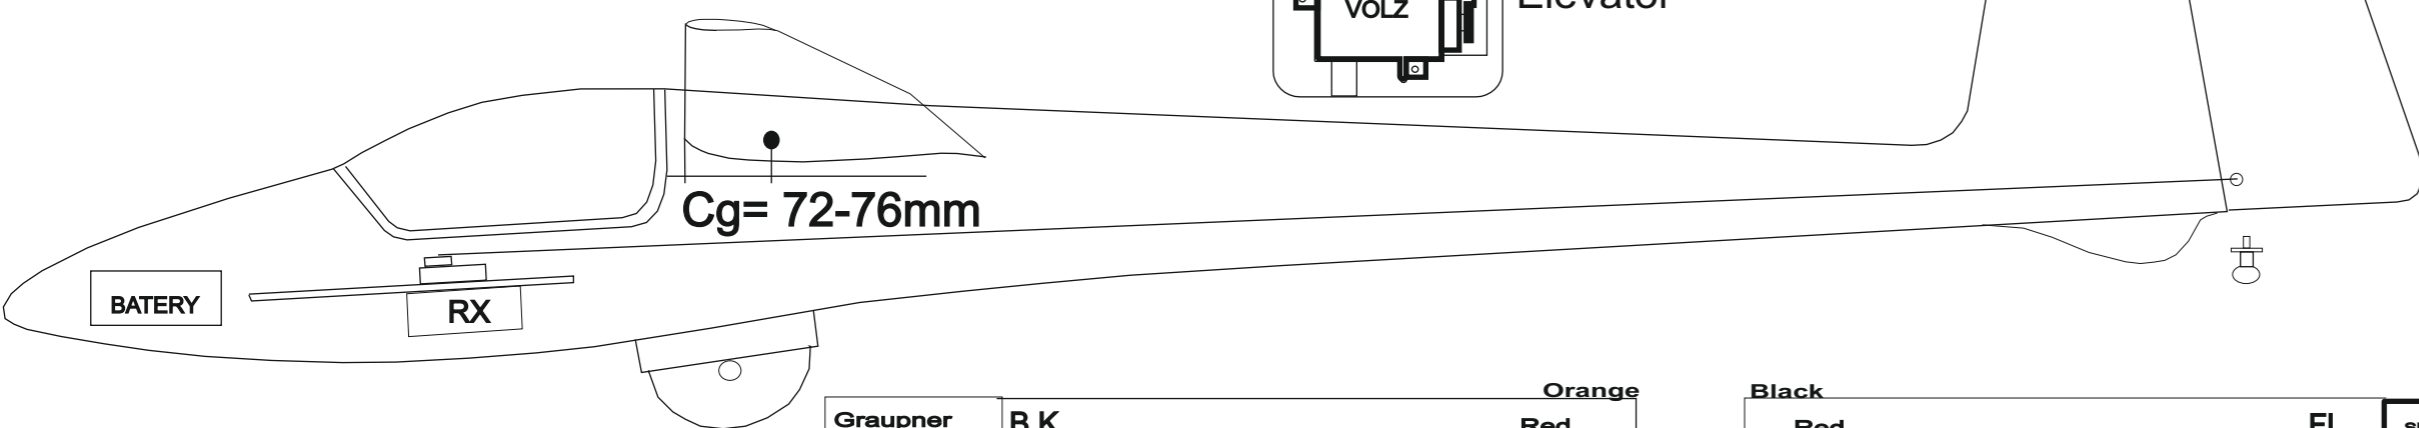

AI=59mm lenght  
 FL=64mm lenght  
 B.K=174mm lenght

setting  
 AI FL  
 9 mm 9mm  
 4mm 5mm

setting  
 FL AI  
 6mm 2mm  
 8mm 3mm

Elevator  
 12mm  
 9mm

Elevator

Rudder

60mm  
 60mm

Cg= 72-76mm

BATTERY

RX