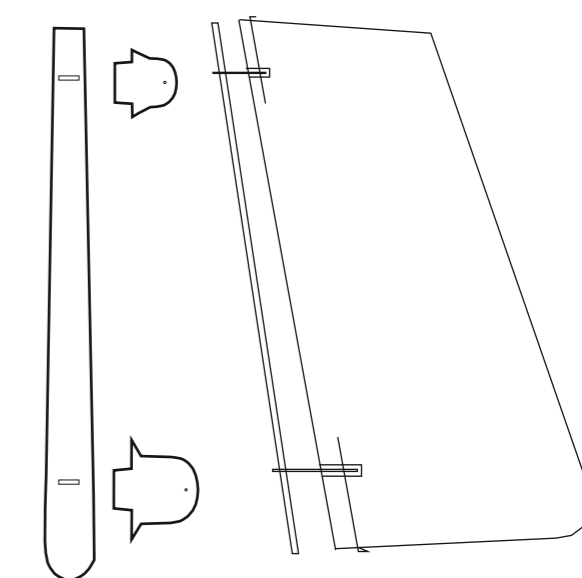

AI=59mm lenght  
 FL=64mm lenght  
 B.K=174mm lenght

setting  
 AI FL  
 9 mm 9mm  
 4mm 5mm

setting  
 FL AI  
 6mm 2mm  
 8mm 3mm

Elevator  
 12mm  
 9mm

Elevator

Rudder

60mm  
 60mm

Cg= 72-76mm